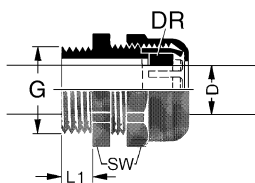

Technical data

Clamping range D	3 – 6.5 mm
Temperature range	-20 °C ... +100 °C
Protection class	IP68
	Up to 5 bar
Thread form	metric
Thread G	PG 7
SW	15 mm
L1	8 mm

Construction

Description	TOP-T-P PG7
Material	PA 6.6-V-2
Material sealing ring	Neoprene
Color	grey RAL 7001

Technical data sheet - TOP-T-P gray

General

PU

100 piece

Dimensions

16.04.2019 – Subject to technical modification

Part-No. 600660

USA: LUTZE INC.